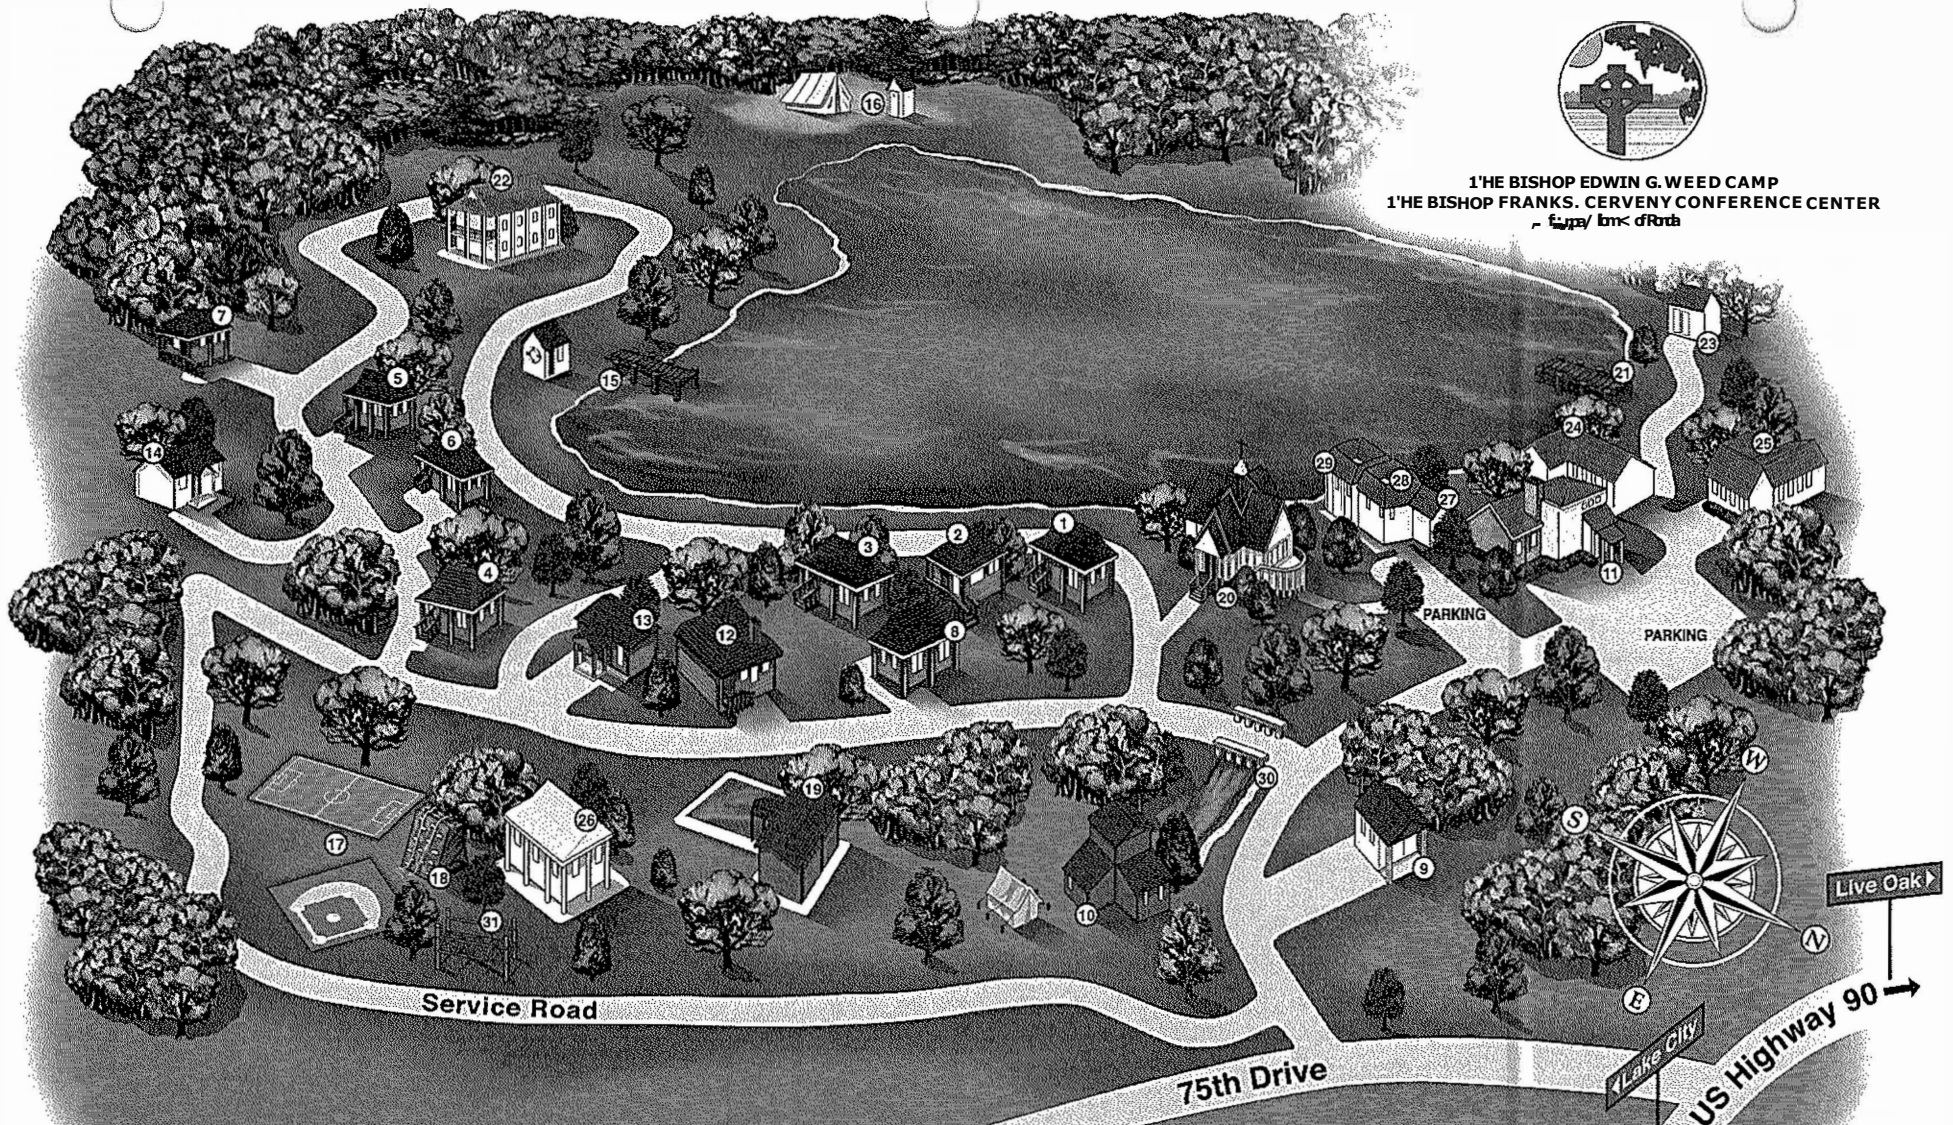

THE BISHOP EDWIN G. WEED CAMP
THE BISHOP FRANKS. CERVENY CONFERENCE CENTER
 - Camp / Center of Faith

1. Cabin Rutledge
2. Cabin Young
3. Cabin Weed
4. Cabin Juhan
5. Cabin West
6. Cabin Cerveny
7. Cabin Jecko
8. Cabin Howard

9. Bath house and tent camping
10. Office/ Registration / Conference Center
11. Juhan Dining Hall
12. Youth Directors Cottage
13. Yerkes
14. Waterfront Boat Dock
15. Primitive Camp Site

16. Climbing Wall
17. Swimming Pool & Pavilion
18. Mandi's Chapel
19. North Dock
20. Staff Cabin
21. Bishop Retreat Cabin
22. Varn Dining Hall

23. The Ravine
24. Youth Pavilion
25. Guest rooms (700 Pod)
26. Guest Rooms (800 Pod)
27. Guest Rooms (900 Pod)
28. Nature Trail
29. Ropes Course